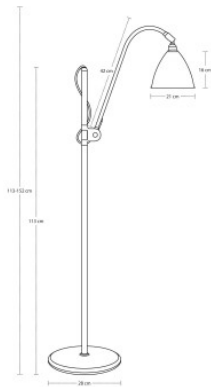

Gubi Bestlite BL3 M

The floor lamp Bestlite BL3 M by Gubi offers directable reading light, rotates and swivels. Metallic structure with two arms, large shade of metal. Switch on the cable.

matt white / chrome	719,00 € MSRP 1.199,00 €
MPN	10010070
EAN	5710902051103

Bulbs	1 x max. 30W E14 halogen lamp.
Dimensions	Height 113-152 cm, shade diameter 21 cm, shade height 18 cm, base diameter 28 cm, rod height 112 cm, cable length 200 cm, distance to switch 20 cm.

26.04.2024 17:12:20