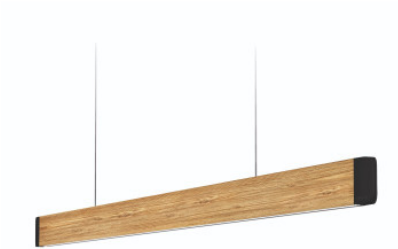

Grimmeisen Licht Onyx Linea Pro Stylecover Natural Wood

Linear LED pendant light with invisible stepless height adjustment. Direct/indirect distribution, magnetic style covers in natural wood. Dimmable with gesture control, Bluetooth control (Casambi).

bog oak, end piece black	2.884,00 €
MPN	30 1 26 21
Luminous flux (lm)	2540
bog oak, end piece silver	2.884,00 €
MPN	30 1 26 22
Luminous flux (lm)	2540
rustic oak, end piece black	2.884,00 €
MPN	30 1 26 20
Luminous flux (lm)	2540
rustic oak, end piece silver	2.884,00 €
MPN	30 2 26 20
Luminous flux (lm)	2540
walnut, end piece black	2.884,00 €
MPN	30 1 26 22
Luminous flux (lm)	2540
walnut, end piece silver	2.884,00 €
MPN	30 2 26 22
Luminous flux (lm)	2540