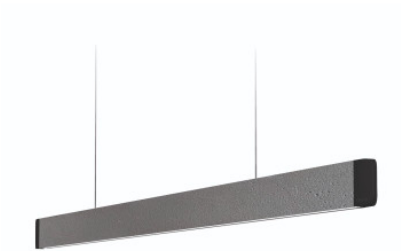

Grimmeisen Licht Onyx Linea Pro Stylecover Natural Stone

Linear LED pendant light with invisible stepless height adjustment. Direct/indirect distribution, magnetic style covers in natural stone. Dimmable with gesture control, Bluetooth control (Casambi).

concrete look, end piece black	2.912,00 €
MPN	30 1 26 45
Luminous flux (lm)	2540

concrete look, end piece silver	2.912,00 €
MPN	30 2 26 45
Luminous flux (lm)	2540

slate, end piece black	2.912,00 €
MPN	30 1 26 40
Luminous flux (lm)	2540

slate, end piece silver	2.912,00 €
MPN	30 2 26 40
Luminous flux (lm)	2540

Bulbs 45W LED, 2540 lm, 2200-5000K, CRI 90/95.