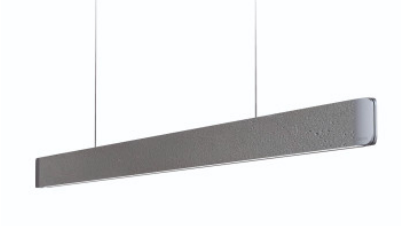

Grimmeisen Licht Onyx Linea Pro Stylecover Natural Stone

Linear LED pendant light with invisible stepless height adjustment. Direct/indirect distribution, magnetic style covers in natural stone. Dimmable with gesture control, Bluetooth control (Casambi).

concrete look, end piece black	2.912,00 €
MPN	30 1 26 45
Luminous flux (lm)	2540

concrete look, end piece silver	2.912,00 €
MPN	30 2 26 45
Luminous flux (lm)	2540

slate, end piece black	2.912,00 €
MPN	30 1 26 40
Luminous flux (lm)	2540

slate, end piece silver	2.912,00 €
MPN	30 2 26 40
Luminous flux (lm)	2540

Bulbs 45W LED, 2540 lm, 2200-5000K, CRI 90/95.