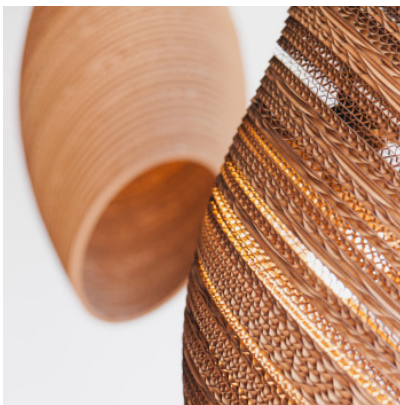

## Graypants Nest32

The large suspension Nest by Graypants is made of recycled corrugated cardboard for a durable, eco-friendly light. The lights Hive & Nest are inspired by beehives and wasps' nests. E27 lamp base.

natural	710,00 €
MPN	GP-272
EAN	8718531271838
white	795,00 €
MPN	GP-1272
EAN	8718531272125
blonde	835,00 €
MPN	GP-2272
EAN	8718531275324

Bulbs  
Dimensions

1 x max. 15W 220V E27 LED lamp.  
Diameter 33 cm, height 85 cm, canopy diameter 10 cm, canopy height 2.5 cm, cable length 2 m, weight 0.91 kg.