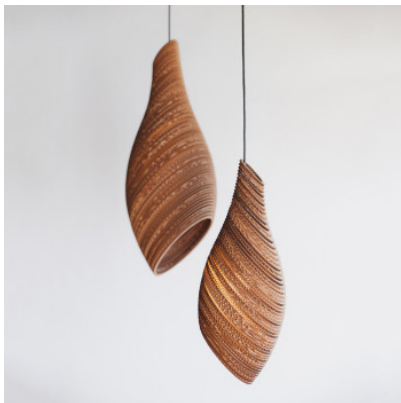

Graypants Nest24

A shape inspired by beehives and wasps' nests, an atmospheric light: the small suspension Graypants Nest made of recycled, corrugated cardboard is eco-friendly. E27 lamp base.

natural	455,00 €
MPN	GP-271
EAN	8718531271821
white	470,00 €
MPN	GP-1271
EAN	8718531272118
blonde	485,00 €
MPN	GP-2271
EAN	8718531275317

Bulbs
Dimensions

1 x max. 15W 220V E27 LED lamp.
Diameter 24 cm, height 62 cm, canopy diameter 10 cm, canopy height 2.5 cm, cable length 2 m, weight 0.7 kg.