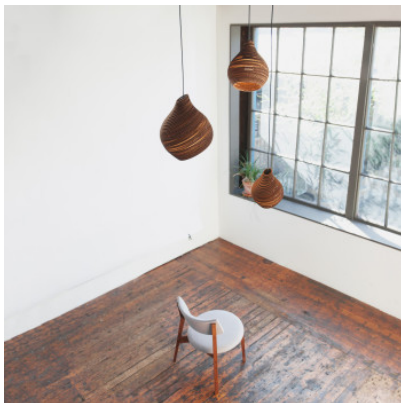

Graypants Hive15

The suspension Hive by Graypants' large version. Organically shaped diffuser, inspired by beehives, spreading a pleasant ambient light. With E27 lamp base.

natural	690,00 €
MPN	GP-263
EAN	8718531271807
white	735,00 €
MPN	GP-1263
EAN	8718531272101
blonde	755,00 €
MPN	GP-2263
EAN	8718531275300

Bulbs 1 x max. 15W 220V E27 LED lamp.
Dimensions Diameter 38 cm, shade height 46 cm, weight 0.75 kg, cable length 2 m, canopy diameter 10 cm, canopy height 2.5 cm.