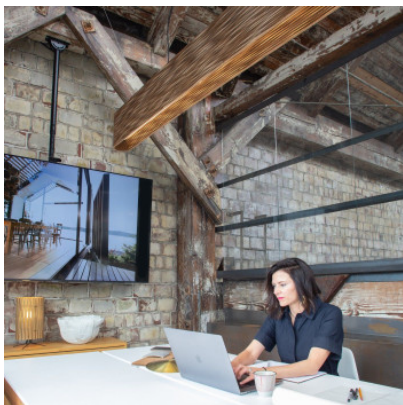

29.04.2024 2:00:52

All prices shown include 19% VAT for deliveries to Deutschland excluding possible shipping costs.