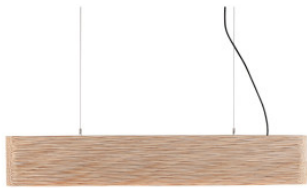

Graypants Hewn48 8

LED pendant lamp Graypants Hewn48 8" with a shade made from partially recycled corrugated cardboard. Direct light downwards. Cable and canopy black. Dimmable trailing edge.

natural	999,00 €-MSRP 1.250,00-€
MPN	GP2068-N
EAN	8718531277045
Luminous flux (lm)	3000

blonde	1.039,00 €-MSRP 1.295,00-€
MPN	GP2067-B
EAN	8718531277069
Luminous flux (lm)	3000

white	1.039,00 €-MSRP 1.295,00-€
MPN	GP2069-W
EAN	8718531277052
Luminous flux (lm)	3000

29.04.2024 2:00:52

All prices shown include 19% VAT for deliveries to Deutschland excluding possible shipping costs.