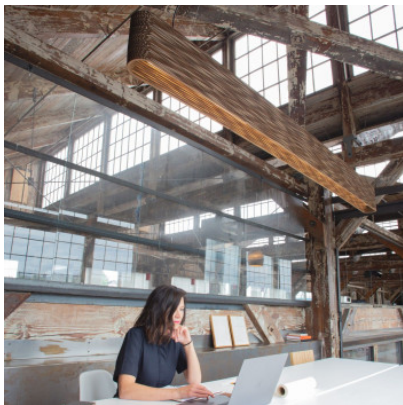

29.04.2024 2:00:52

All prices shown include 19% VAT for deliveries to Deutschland excluding possible shipping costs.