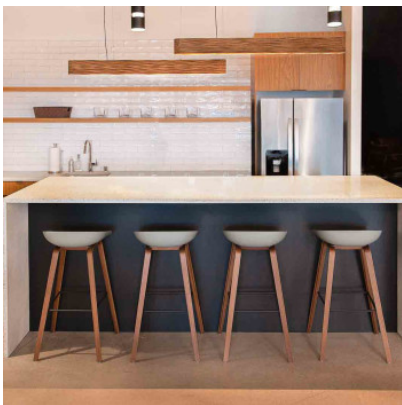

29.04.2024 17:25:52

All prices shown include 19% VAT for deliveries to Deutschland excluding possible shipping costs.