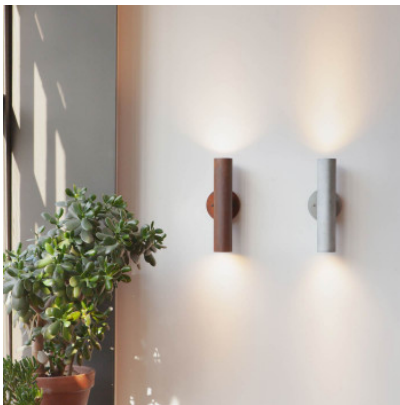

## Graypants Roest Sconce30

The wall lamp Roest Sconce 30 by Graypants emits light upwards and downwards. Tubular steel body, rusted through natural oxidation process. GU10.

carbon	450,00 €
MPN	GP2054-C
EAN	8718531274921

rust	450,00 €
MPN	GP2052-N
EAN	8718531274259

zinc	450,00 €
MPN	GP2053-AZ
EAN	8718531274280

Bulbs	2 x max. 15W GU10 LED lamps.
Dimensions	Height 30 cm, diffuser diameter 6 cm, weight 1.6 kg.