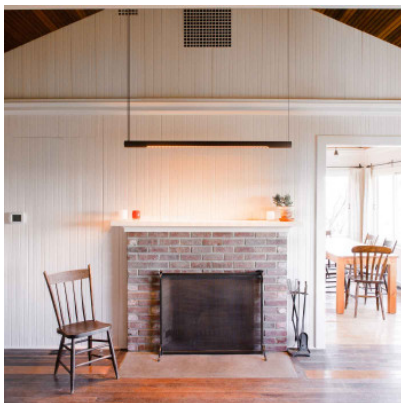

Graypants Roest 150h

Horizontal suspension Roest 150h by Graypants with integrated LEDs of naturally rusted steel for direct downward lighting. Black cable. Dimmable (TRIAC). Hand-made in Holland.

carbon	1.395,00 €
MPN	GP2004-C
EAN	8718531277021

rust	1.395,00 €
MPN	GP2004
EAN	8718531272798

zinc	1.395,00 €
MPN	GP2004-AZ
EAN	8718531274112

Bulbs	14.4W LED, 2700K, 1120 lm.
Dimensions	Length 150 cm, diffuser diameter 16 cm, cable length 2 m, weight 6.8 kg.