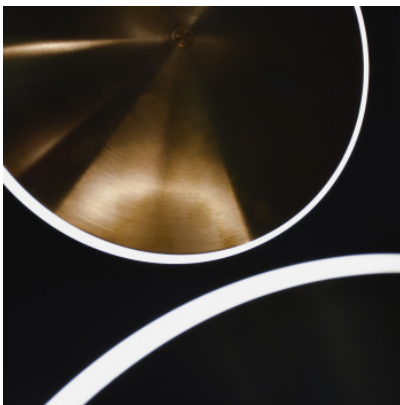

Graypants Chrona Dish 6v

In the vertical version, it looks like a large clock pendulum: the suspension Chrona Dish 6 by Graypants is a decorative object and a light fixture. Acrylic diffuser with integrated LED lamps.

brass	755,00 €
MPN	GP-284
EAN	8718531271951

Bulbs	4W LED 220-240V, 2700K, 150lm.
Dimensions	Shade diameter 14 cm, depth 5 cm, canopy diameter 13 cm, canopy height 3.5 cm, cable length 2 m, weight 0.87 kg.