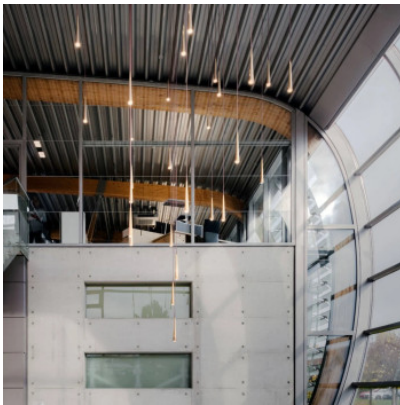

GRAU Niceone Up

LED pendant lamp GRAU Niceone Up made of aluminium with optical lens, cylindrical canopy and colour-coordinated cable. Dimmable trailing edge. WarmDIM.

black	509,00 €-MSRP-565,00 €
MPN	CNO00-1
Luminous flux (lm)	620
white	509,00 €-MSRP-565,00 €
MPN	CNO00-3
Luminous flux (lm)	620
raw	549,00 €-MSRP-615,00 €
MPN	CNO00-8
Luminous flux (lm)	620
polished	559,00 €-MSRP-625,00 €
MPN	CNO00-0
Luminous flux (lm)	620