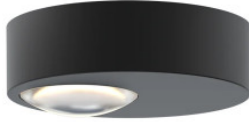

## GRAU Globe Box

LED wall/ceiling light GRAU Globe Box made of powder-coated aluminum body with off-centre, glare-free glass lens. Dimmable trailing edge.

black	475,00 €
MPN	FC10-1
Luminous flux (lm)	747
sand white	475,00 €
MPN	FC10-5
Luminous flux (lm)	747
white	475,00 €
MPN	FC10-2
Luminous flux (lm)	747
polished	525,00 €
MPN	FC10-0
Luminous flux (lm)	747