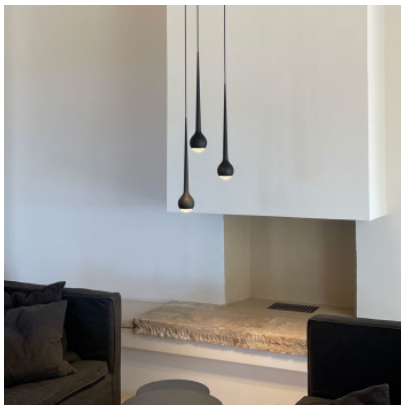

## GRAU Falling Sun Water Three

LED pendant light GRAU Falling Sun Water Three made of powder-coated aluminum with direct, symmetrical light distribution. With Sunset Dimming function. Dimmable trailing edge.

Black	1.990,00 €
MPN	FAW2-330-00
Luminous flux (lm)	2550
Sand White	1.990,00 €
MPN	FAW2-330-05
Luminous flux (lm)	2550
Sun Orange	1.990,00 €
MPN	FAW2-330-08
Luminous flux (lm)	2550
White	1.990,00 €
MPN	FAW2-330-01
Luminous flux (lm)	2550
Polished	2.290,00 €
MPN	FAW2-330-99
Luminous flux (lm)	2550