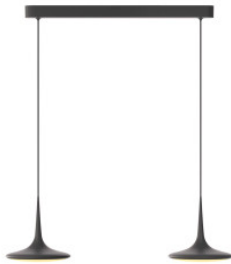

GRAU Falling Leaf Trace Duo

LED pendant light GRAU Falling Leaf Trace Duo with two pendants made of powder-coated aluminum with direct light emission and symmetrical light distribution on Trace rail. Dimmable trailing edge. WarmDim.

black	1.920,00 €
MPN	FLT1-320-00
Luminous flux (lm)	2800

sand white	1.920,00 €
MPN	FLT1-320-05
Luminous flux (lm)	2800

polished/black	2.110,00 €
MPN	FLT1-320-99
Luminous flux (lm)	2800

polished/white	2.110,00 €
MPN	FLT1-329-01
Luminous flux (lm)	2800