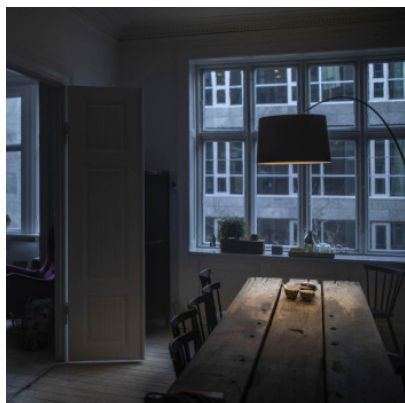

## Foscarini Twiggy Terra

Arched light Foscarini Twiggy Terra of glass fiber composite material, PMMA and metal. Opaque shade. Height-adjustable arch. Direct and indirect light distribution. For E27 lamps. With dimmer on the cable.