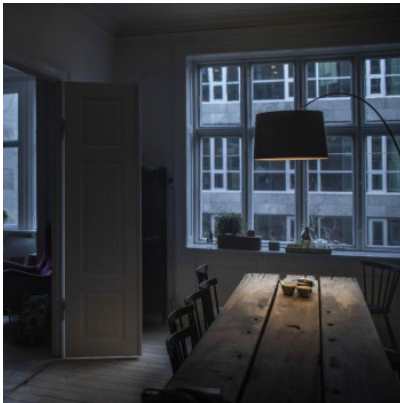

## Foscarini Twiggy Terra MyLight

LED arched light Foscarini Twiggy Terra MyLight of glass fiber composite material, PMMA and metal. Opaque shade. Height-adjustable arch. Direct and indirect light distribution. Casambi dimmable.

black	1.909,00 €-MSRP 2.172,00-€
MPN	FN159003M1_20
Luminous flux (lm)	3840
carmine red	1.909,00 €-MSRP 2.172,00-€
MPN	FN159003M1_67
Luminous flux (lm)	3840
graphite grey	1.909,00 €-MSRP 2.172,00-€
MPN	FN159003M1_22
Luminous flux (lm)	3840
greige	1.909,00 €-MSRP 2.172,00-€
MPN	FN159003M1_25
Luminous flux (lm)	3840
white	1.909,00 €-MSRP 2.172,00-€
MPN	FN159003M1_10
Luminous flux (lm)	3840
black, with extension arm	2.149,00 €-MSRP 2.445,00-€
MPN	FN159003M1_20+FN1590031_20
Luminous flux (lm)	3840
carmine red, with extension arm	2.149,00 €-MSRP 2.445,00-€
MPN	FN159003M1_67+FN1590031_67
Luminous flux (lm)	3840
graphite grey, with extension arm	2.149,00 €-MSRP 2.445,00-€
MPN	FN159003M1_22+FN1590031_22
Luminous flux (lm)	3840
greige, with extension arm	2.149,00 €-MSRP 2.445,00-€
MPN	FN159003M1_25+FN1590031_25
Luminous flux (lm)	3840
white, with extension arm	2.149,00 €-MSRP 2.445,00-€
MPN	FN159003M1_10+FN1590031_10
Luminous flux (lm)	3840