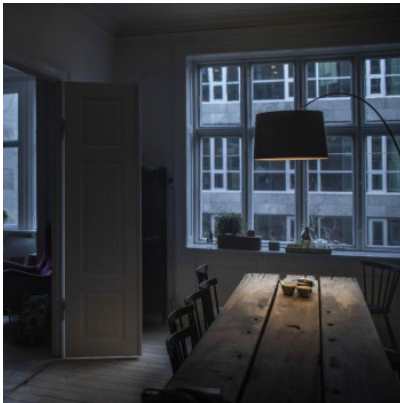

## Foscarini Twiggy Terra LED

LED arched light Foscarini Twiggy Terra of glass fiber composite material, PMMA and metal. Opaque shade. Height-adjustable arch. Direct and indirect light distribution. With dimmer on the clear cable.

black	1.799,00 €-MSRP 2.047,00-€
MPN	FN159003L1_20
Luminous flux (lm)	3840
carmine red	1.799,00 €-MSRP 2.047,00-€
MPN	FN159003L1_67
Luminous flux (lm)	3840
graphite grey	1.799,00 €-MSRP 2.047,00-€
MPN	FN159003L1_22
Luminous flux (lm)	3840
greige	1.799,00 €-MSRP 2.047,00-€
MPN	FN159003L1_25
Luminous flux (lm)	3840
white	1.799,00 €-MSRP 2.047,00-€
MPN	FN159003L1_10
Luminous flux (lm)	3840
black, with extension arm	2.039,00 €-MSRP 2.320,00-€
MPN	FN159003L1_20+FN1590031_20
Luminous flux (lm)	3840
carmine red, with extension arm	2.039,00 €-MSRP 2.320,00-€
MPN	FN159003L1_67+FN1590031_67
Luminous flux (lm)	3840
graphite grey, with extension arm	2.039,00 €-MSRP 2.320,00-€
MPN	FN159003L1_22+FN1590031_22
Luminous flux (lm)	3840
greige, with extension arm	2.039,00 €-MSRP 2.320,00-€
MPN	FN159003L1_25+FN1590031_25
Luminous flux (lm)	3840
white, with extension arm	2.039,00 €-MSRP 2.320,00-€
MPN	FN159003L1_10+FN1590031_10
Luminous flux (lm)	3840