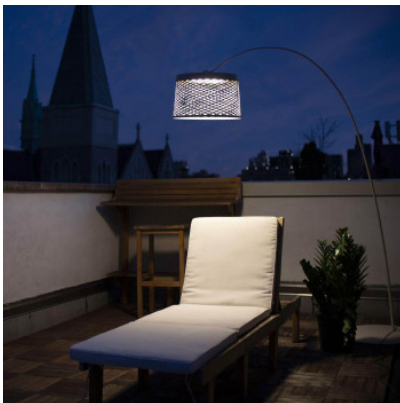

Foscarini Twiggy Grid Terra

LED arched light Foscarini Twiggy Grid with shade with braided appearance of glass fiber composite material. Direct, glare-free light distribution downwards. With black cable and plug. Without switch. IP65.

carmine red	2.559,00 €-MSRP 2.914,00-€
MPN	FN290003_65
Luminous flux (lm)	2850
greige	2.559,00 €-MSRP 2.914,00-€
MPN	FN290003_25
Luminous flux (lm)	2850

27.04.2024 7:48:25

All prices shown include 19% VAT for deliveries to Deutschland excluding possible shipping costs.