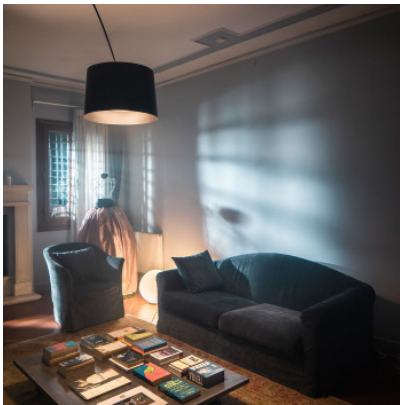

## Foscarini Twiggy Elle Terra Tunable White

LED floor lamp Foscarini Twiggy Elle with big extension of glass fiber composite material, PMMA and lacquered metal. Direct and indirect light distribution. Transparent cable. Casambi dimmable. Tunable White function.