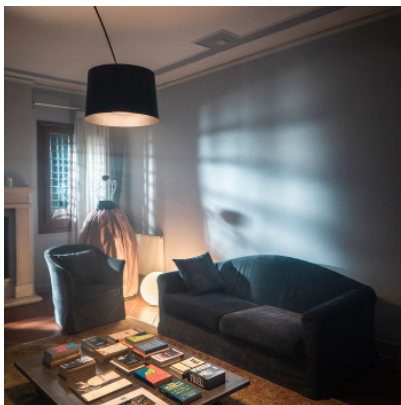

Foscarini Twiggy Elle Terra

LED floor lamp Foscarini Twiggy Elle with big extension made of glass fiber composite material, PMMA and lacquered metal. Direct and indirect light distribution. With switch dimmer on the clear cable.