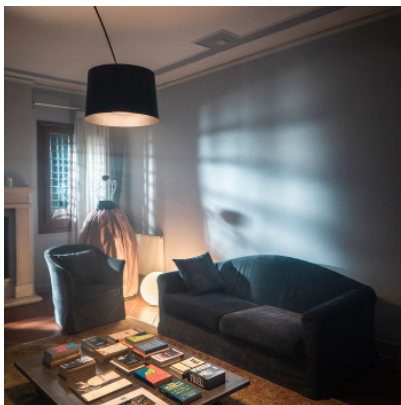

## Foscarini Twiggy Elle Terra MyLight

LED floor lamp Foscarini Twiggy Elle MyLight with big extension of glass fiber composite material, PMMA and lacquered metal. Direct and indirect light distribution. Clear cable. Casambi dimmable.