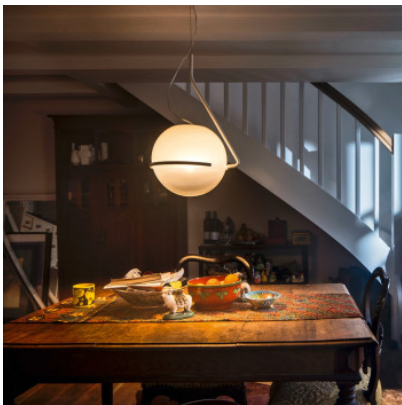

Foscarini Tonda Sospensione

Pendant lamp Foscarini Tonda Sospensione made of colored lacquered metal and unique hand-blown opal glass with transparent shading. For E27 lamps. Phase dimmable.

orange MPN	479,00 €-MSRP-618,00-€ FN3180S000N10E30
titan MPN	479,00 €-MSRP-618,00-€ FN3180S000T10E30
white MPN	479,00 €-MSRP-618,00-€ FN3180S000W10E30