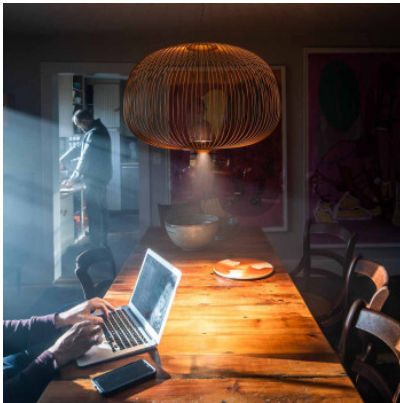

Foscarini Spokes 3 Sospensione

LED suspension Foscarini Spokes 3 of thin steel spokes. Direct light distribution downwards and general light with light and shadows. White ceiling rose. Stainless steel suspension. On/off or dimmable Push/DALI.

white	929,00 € -MSRP 1.198,00 €
MPN	FN2640073_10
Luminous flux (lm)	3316
white, Push/DALI	999,00 € -MSRP 1.280,00 €
MPN	FN2640073D_10
Luminous flux (lm)	3316
black	1.009,00 € -MSRP 1.292,00 €
MPN	FN2640073_20
Luminous flux (lm)	3316
copper	1.009,00 € -MSRP 1.292,00 €
MPN	FN2640073_80
Luminous flux (lm)	3316
gold	1.009,00 € -MSRP 1.292,00 €
MPN	FN2640073_71
Luminous flux (lm)	3316
graphite grey	1.009,00 € -MSRP 1.292,00 €
MPN	FN2640073_22
Luminous flux (lm)	3316
black, Push/DALI	1.069,00 € -MSRP 1.374,00 €
MPN	FN2640073D_20
Luminous flux (lm)	3316
copper, Push/DALI	1.069,00 € -MSRP 1.374,00 €
MPN	FN2640073D_80
Luminous flux (lm)	3316
gold, Push/DALI	1.069,00 € -MSRP 1.374,00 €
MPN	FN2640073D_71
Luminous flux (lm)	3316
graphite grey, Push/DALI	1.069,00 € -MSRP 1.374,00 €
MPN	FN2640073D_22
Luminous flux (lm)	3316