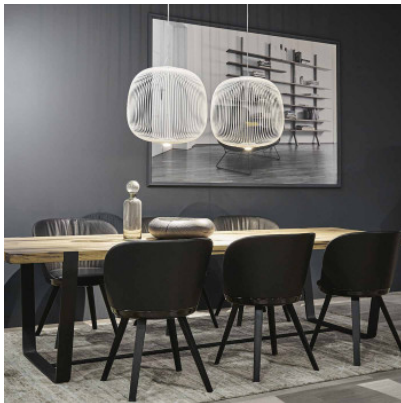

## Foscarini Spokes 2 Midi Sospensione

LED suspension Foscarini Spokes 2 Midi of thin steel spokes. Direct light distribution downwards and general light with light and shadows. White ceiling lamp. Stainless steel suspension. On/off or dimmable Push/DALI.

white	1.049,00 €-MSRP 1.192,00-€
MPN	FN2640272_10
Luminous flux (lm)	3316
white, Push/DALI	1.119,00 €-MSRP 1.274,00-€
MPN	FN2640272D_10
Luminous flux (lm)	3316
black	1.129,00 €-MSRP 1.285,00-€
MPN	FN2640272_20
Luminous flux (lm)	3316
copper	1.129,00 €-MSRP 1.285,00-€
MPN	FN2640272_80
Luminous flux (lm)	3316
gold	1.129,00 €-MSRP 1.285,00-€
MPN	FN2640272_71
Luminous flux (lm)	3316
graphite grey	1.129,00 €-MSRP 1.285,00-€
MPN	FN2640272_22
Luminous flux (lm)	3316
black, Push/DALI	1.199,00 €-MSRP 1.369,00-€
MPN	FN2640272D_20
Luminous flux (lm)	3316
copper, Push/DALI	1.199,00 €-MSRP 1.369,00-€
MPN	FN2640272D_80
Luminous flux (lm)	3316
gold, Push/DALI	1.199,00 €-MSRP 1.369,00-€
MPN	FN2640272D_71
Luminous flux (lm)	3316
graphite grey, Push/DALI	1.199,00 €-MSRP 1.369,00-€
MPN	FN2640272D_22
Luminous flux (lm)	3316