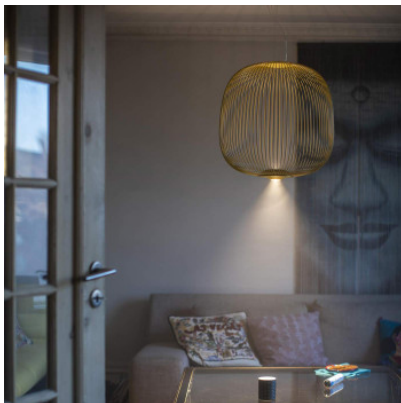

Foscarini Spokes 2 Midi Sospensione MyLight

LED suspension Foscarini Spokes 2 Midi MyLight of thin steel spokes. Direct light distribution downwards and general light with light and shadows. White ceiling rose. Stainless steel suspension. Casambi dimmable.

white	1.179,00 € MSRP 1.338,00 €
MPN	FN2640272ML_10
Luminous flux (lm)	3316
black	1.269,00 € MSRP 1.438,00 €
MPN	FN2640272ML_20
Luminous flux (lm)	3316
copper	1.269,00 € MSRP 1.438,00 €
MPN	FN2640272ML_80
Luminous flux (lm)	3316
gold	1.269,00 € MSRP 1.438,00 €
MPN	FN2640272ML_71
Luminous flux (lm)	3316
graphite grey	1.269,00 € MSRP 1.438,00 €
MPN	FN2640272ML_22
Luminous flux (lm)	3316