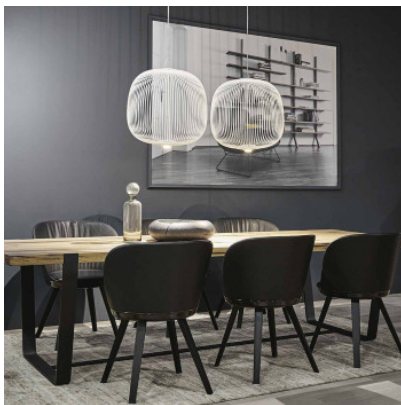

Foscarini Spokes 2 Midi Sospensione MyLight

LED suspension Foscarini Spokes 2 Midi MyLight of thin steel spokes. Direct light distribution downwards and general light with light and shadows. White ceiling rose. Stainless steel suspension. Casambi dimmable.

white	1.179,00 € MSRP 1.338,00 €
MPN	FN2640272ML_10
Luminous flux (lm)	3316
black	1.269,00 € MSRP 1.438,00 €
MPN	FN2640272ML_20
Luminous flux (lm)	3316
copper	1.269,00 € MSRP 1.438,00 €
MPN	FN2640272ML_80
Luminous flux (lm)	3316
gold	1.269,00 € MSRP 1.438,00 €
MPN	FN2640272ML_71
Luminous flux (lm)	3316
graphite grey	1.269,00 € MSRP 1.438,00 €
MPN	FN2640272ML_22
Luminous flux (lm)	3316