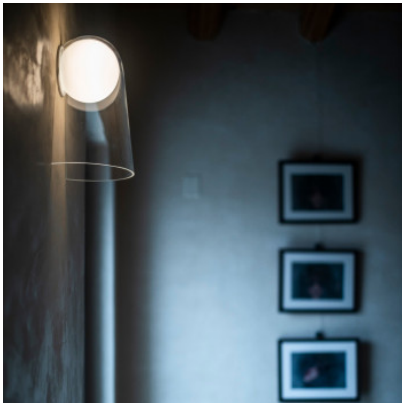

Foscarini Satellight Parete

Wall lamp Foscarini Satellight Parete with satined glass diffuser, surrounded by a bell of transparent, blown crystal glass. Diffuse illumination. For G9 lamps. Phase-cut dimmable.

white/transparent	429,00 €-MSRP 490,00 €
MPN	FN285025E_15
EAN	8025594135589

26.04.2024 11:03:42

All prices shown include 19% VAT for deliveries to Deutschland excluding possible shipping costs.