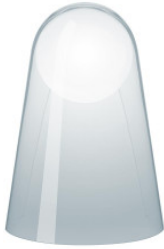

Foscarini Satellight Parete

Wall lamp Foscarini Satellight Parete with satined glass diffuser, surrounded by a bell of transparent, blown crystal glass. Diffuse illumination. For G9 lamps. Phase-cut dimmable.