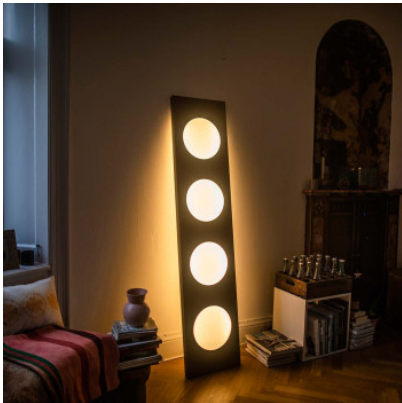

Foscarini Dolmen Terra LED

LED floor lamp Foscarini Dolmen of laser cut aluminum and opaline white PMMA diffusers. Diffuse lighting. To be slanted against the wall. With dimmer on the cable and mounting angle for anchorage in the wall.

aluminium	1.839,00 €-MSRP-2.088,00-€
MPN	FN280003_25
EAN	8025594134315
Luminous flux (lm)	6486

25.04.2024 5:29:59

All prices shown include 19% VAT for deliveries to Deutschland excluding possible shipping costs.

Lumen Lighting Nostraforma GmbH & Co KG
Bodenseestr. 129 | DE-81243 München
FON: +49 (0) 89 820 80 62 0 | FAX: +49 (0) 89 820 80 62 200
MAIL: nostraforma@nostraforma.com | WEB: www.nostraforma.com
BANK: Stadtparkasse München | BLZ: 701 500 00 | KTO: 907 228 290
IBAN: DE 85 7015 0000 0907 2282 90 | BIC: SSKMDEMM

UST-ID: DE 813 992 226
Registergericht München HRA 88136
Persönlich haftende Gesellschafter
Nostraforma Verwaltungs GmbH
Registergericht München HRA 175844
Geschäftsführer: Cerchi Alexander, Cerchi Patrick, Cerchi Manuel