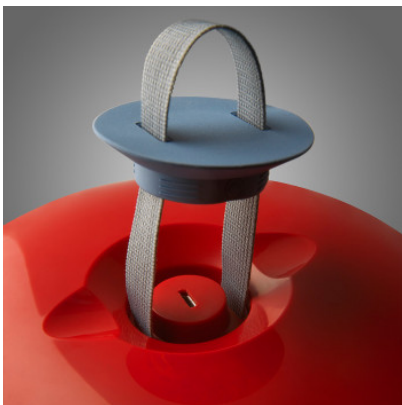

Foscarini Cri Cri

Rechargeable light Cri Cri of silicone, ABS and PMMA can be flattened. With loop to be carried easily. Diffuse lighting. Illumination time 10 hours. With touch-dimmer and loading cable. IP55.

green	389,00 €-MSRP 445,00 €
MPN	FN286001_40
EAN	8025594091922
Luminous flux (lm)	325
red	389,00 €-MSRP 445,00 €
MPN	FN286001_63
EAN	8025594092059
Luminous flux (lm)	325

24.04.2024 10:30:05

All prices shown include 19% VAT for deliveries to Deutschland excluding possible shipping costs.

Lumen Lighting Nostraforma GmbH & Co KG
Bodenseestr. 129 | DE-81243 München
FON: +49 (0) 89 820 80 62 0 | FAX: +49 (0) 89 820 80 62 200
MAIL: nostraforma@nostraforma.com | WEB: www.nostraforma.com
BANK: Stadtparkasse München | BLZ: 701 500 00 | KTO: 907 228 290
IBAN: DE 85 7015 0000 0907 2282 90 | BIC: SSKMDEMM

UST-ID: DE 813 992 226
Registergericht München HRA 88136
Persönlich haftende Gesellschafter
Nostraforma Verwaltungs GmbH
Registergericht München HRA 175844
Geschäftsführer: Cerchi Alexander, Cerchi Patrick, Cerchi Manuel