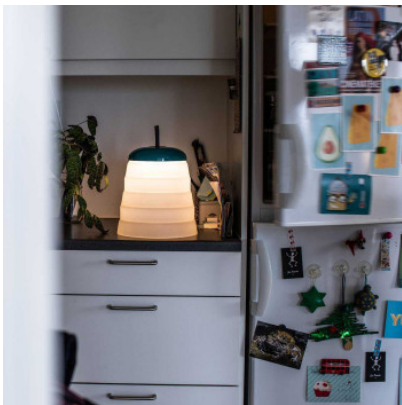

Foscarini Cri Cri

Rechargeable light Cri Cri of silicone, ABS and PMMA can be flattened. With loop to be carried easily. Diffuse lighting. Illumination time 10 hours. With touch-dimmer and loading cable. IP55.

green	389,00 €-MSRP 445,00 €
MPN	FN286001_40
EAN	8025594091922
Luminous flux (lm)	325
red	389,00 €-MSRP 445,00 €
MPN	FN286001_63
EAN	8025594092059
Luminous flux (lm)	325

24.04.2024 10:30:05

All prices shown include 19% VAT for deliveries to Deutschland excluding possible shipping costs.

Lumen Lighting Nostraforma GmbH & Co KG
Bodenseestr. 129 | DE-81243 München
FON: +49 (0) 89 820 80 62 0 | FAX: +49 (0) 89 820 80 62 200
MAIL: nostraforma@nostraforma.com | WEB: www.nostraforma.com
BANK: Stadtparkasse München | BLZ: 701 500 00 | KTO: 907 228 290
IBAN: DE 85 7015 0000 0907 2282 90 | BIC: SSKMDEMM

UST-ID: DE 813 992 226
Registergericht München HRA 88136
Persönlich haftende Gesellschafter
Nostraforma Verwaltungs GmbH
Registergericht München HRA 175844
Geschäftsführer: Cerchi Alexander, Cerchi Patrick, Cerchi Manuel