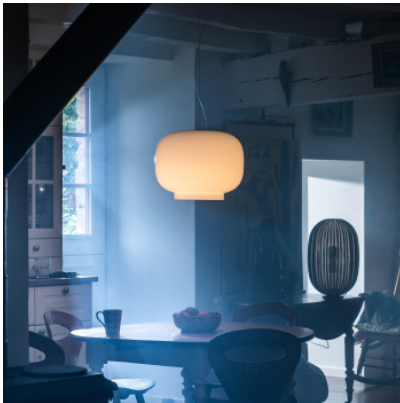

Foscarini Chouchin 1 Sospensione LED

LED suspension Foscarini Chouchin 1 of blown glass with shiny surface. Direct light distribution or additional diffuse illumination for the white version. White ceiling rose. On/off or dimmable Push/DALI.

white	619,00 €-MSRP-797,00-€
MPN	FN210071L_11
Luminous flux (lm)	2581
white, Push/DALI	679,00 €-MSRP-877,00-€
MPN	FN210071LD_11
Luminous flux (lm)	2581
orange	699,00 €-MSRP-893,00-€
MPN	FN210071L_53
Luminous flux (lm)	2581
orange, Push/DALI	759,00 €-MSRP-973,00-€
MPN	FN210071LD_53
Luminous flux (lm)	2581