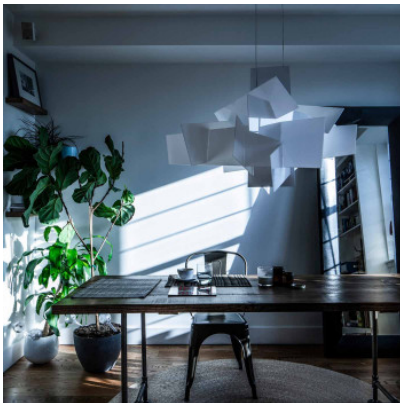

27.04.2024 11:49:47

All prices shown include 19% VAT for deliveries to Deutschland excluding possible shipping costs.

Lumen Lighting Nostraforma GmbH & Co KG
Bodenseestr. 129 | DE-81243 München
FON: +49 (0) 89 820 80 62 0 | FAX: +49 (0) 89 820 80 62 200
MAIL: nostraforma@nostraforma.com | WEB: www.nostraforma.com
BANK: Stadtparkasse München | BLZ: 701 500 00 | KTO: 907 228 290
IBAN: DE 85 7015 0000 0907 2282 90 | BIC: SSKMDEMM

UST-ID: DE 813 992 226
Registergericht München HRA 88136
Persönlich haftende Gesellschafter
Nostraforma Verwaltungs GmbH
Registergericht München HRA 175844
Geschäftsführer: Cerchi Alexander, Cerchi Patrick, Cerchi Manuel