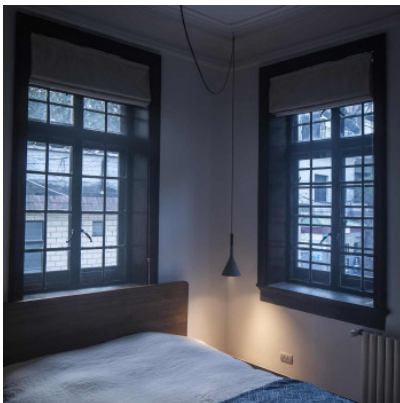

## Foscarini Aplomb Mini Sospensione

Suspension Foscarini Aplomb Mini of hand-cast concrete and aluminium structure. Direct, concentrated light distribution. For GU10 lamps. Dimmable by phase.

anthracite	269,00 €-MSRP-303,00-€
MPN	FN195027R1_27
EAN	8025594141412
brown	269,00 €-MSRP-303,00-€
MPN	FN195027R1_52
EAN	8025594091243
grey	269,00 €-MSRP-303,00-€
MPN	FN195027R1_25
EAN	8025594091236
white	269,00 €-MSRP-303,00-€
MPN	FN195027R1_10
EAN	8025594091205