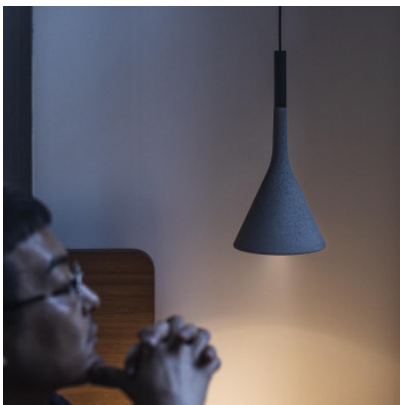

## Foscarini Aplomb Mini Sospensione

Suspension Foscarini Aplomb Mini of hand-cast concrete and aluminium structure. Direct, concentrated light distribution. For GU10 lamps. Dimmable by phase.

anthracite	269,00 €-MSRP-303,00-€
MPN	FN195027R1_27
EAN	8025594141412
brown	269,00 €-MSRP-303,00-€
MPN	FN195027R1_52
EAN	8025594091243
grey	269,00 €-MSRP-303,00-€
MPN	FN195027R1_25
EAN	8025594091236
white	269,00 €-MSRP-303,00-€
MPN	FN195027R1_10
EAN	8025594091205