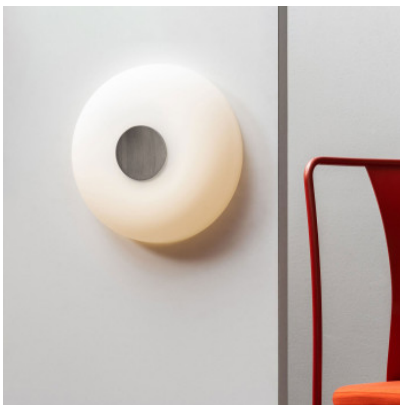

FontanaArte Tropico Plafone/Parete Piccola

The diffuser of opaline glass with a metallic button at the centre characterizes the FontanaArte Tropico Piccola LED wall lamp. Dimmable with a trailing edge phase dimmer. Diffuse lighting.

gold	349,00 €-MSRP 470,00-€
MPN	F4421605500OLE
nickel black	349,00 €-MSRP 470,00-€
MPN	F442160550NELE

Bulbs 20,5W LED, 3000K, 2200 lm, CRI > 80.
Dimensions Diameter 24 cm, depth 7.3 cm.

25.04.2024 18:11:45