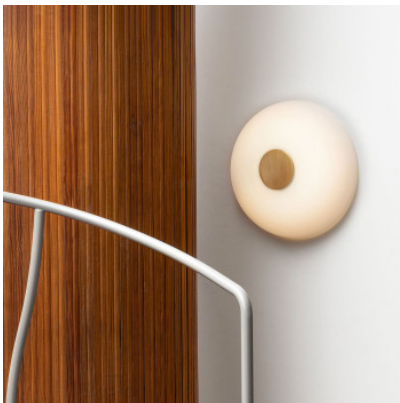

FontanaArte Tropico Plafone/Parete Piccola

The diffuser of opaline glass with a metallic button at the centre characterizes the FontanaArte Tropico Piccola LED wall lamp. Dimmable with a trailing edge phase dimmer. Diffuse lighting.

gold	349,00 €-MSRP 470,00-€
MPN	F4421605500OLE
nickel black	349,00 €-MSRP 470,00-€
MPN	F442160550NELE

Bulbs 20,5W LED, 3000K, 2200 lm, CRI > 80.
Dimensions Diameter 24 cm, depth 7.3 cm.

25.04.2024 18:11:45