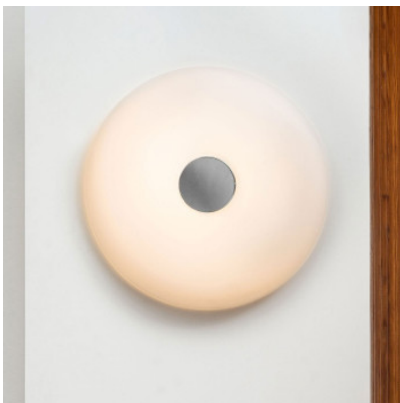

## FontanaArte Tropico Plafone/Parete Grande

Like a giant eye: the Tropico Grande wall lamp by FontanaArte has a metallic button in the middle of the convex glass shade and sets striking and precious lighting accents. Dimmable.

gold	589,00 € <del>MSRP 780,00 €</del>
MPN	F4421705500OLE
nickel black	589,00 € <del>MSRP 780,00 €</del>
MPN	F442170550NELE

Bulbs	42.5W LED, 3000K, 4600 lm, CRI > 80.
Dimensions	Diameter 48 cm, depth 9.8 cm.