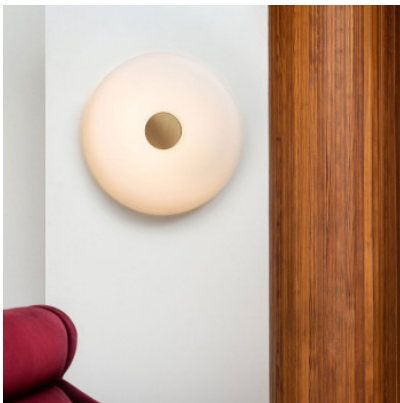

## FontanaArte Tropico Plafone/Parete Grande

Like a giant eye: the Tropico Grande wall lamp by FontanaArte has a metallic button in the middle of the convex glass shade and sets striking and precious lighting accents. Dimmable.

gold	589,00 € <del>MSRP 780,00 €</del>
MPN	F4421705500OLE
nickel black	589,00 € <del>MSRP 780,00 €</del>
MPN	F442170550NELE

Bulbs	42.5W LED, 3000K, 4600 lm, CRI > 80.
Dimensions	Diameter 48 cm, depth 9.8 cm.