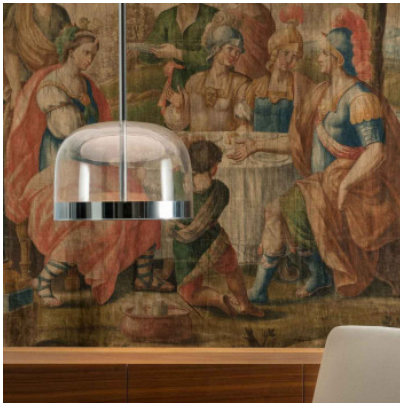

FontanaArte Equatore Sospensione Media

The large Equatore LED suspension by FontanaArte of galvanized metal and glass. Light is distributed inside the glass shade and directly downwards, creating wonderful lighting effects. Dimmable (1-10V)

matt gold	1.269,00 € -MSRP 1.699,00 €
MPN	F4390851500OLE
chrome	1.389,00 € -MSRP 1.860,00 €
MPN	F439085550CRLE
glossy black	1.389,00 € -MSRP 1.860,00 €
MPN	F439085550NELE
glossy copper	1.389,00 € -MSRP 1.860,00 €
MPN	F439085550RSLE