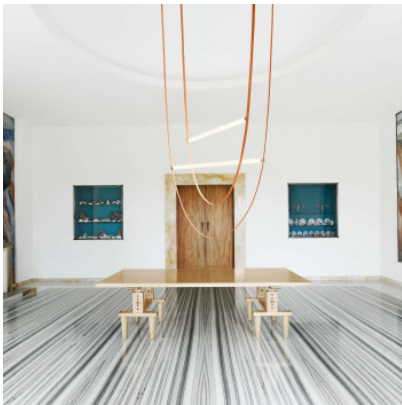

Flos Wireline

LED suspension Flos Wireline with diffuser of transparent, grooved glass and internal diffuser of polycarbonate. Rings of rubber. Off-set ceiling rose. Diffuse illumination. Dimmable 0-10V/1-10V/Push/DALI.

forrest green	2.970,00 €-MSRP 3.300,00-€
MPN	F9520039
EAN	8059607034545
Luminous flux (lm)	2793

pink	2.970,00 €-MSRP 3.300,00-€
MPN	F9520034
EAN	8059607034514
Luminous flux (lm)	2793

25.04.2024 22:16:12

All prices shown include 19% VAT for deliveries to Deutschland excluding possible shipping costs.