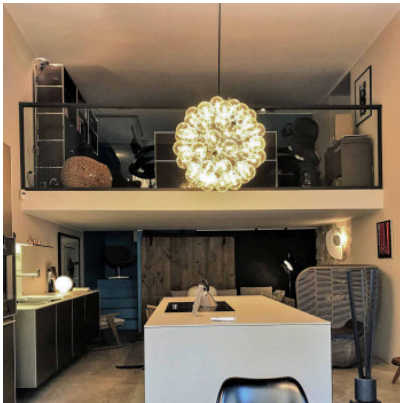

Flos Taraxacum 88 S1

Suspension Flox Taraxacum 88 S1 with structure composed of 20 triangles of polished aluminium with 60 clear E27 globe lamps. Direct and reflected light distribution. Steel ceiling rose. Phase-cut dimmable.

Flos Taraxacum 88 S1

4.680,00 € ~~MSRP 5.200,00 €~~

MPN	F7431000
EAN	8059607592526
Luminous flux (lm)	10200
Color rendering index Ra	90
Color temperature (° Kelvin)	2500
Dimmable	✓
Power (W)	180
Weight	20,8 kg
Diameter	80,0 cm
Cable length	5,5 m
Diameter canopy	18,0 cm