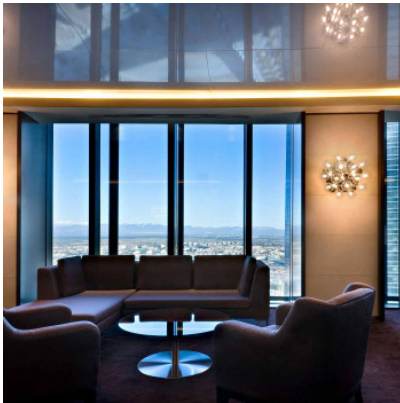

Flos Taraxacum 88 C/W

Wall/ceiling lamp Flos Taraxacum 88 C/W with structure composed of 5 triangles of polished aluminium with 15 clear E27 globe lamps. Direct and reflected light distribution. Phase-cut dimmable.

Flos Taraxacum 88 C/W

1.260,00 € MSRP ~~1.400,00 €~~

Bulbs
Dimensions

15 x E27 LED.
Diameter 61 cm, height 31 cm, depth 28 cm,
weight 5.6 kg.

MPN
EAN

F7421000
8059607592519

17.04.2024 19:16:19

All prices shown include 19% VAT for deliveries to Deutschland excluding possible shipping costs.

Lumen Lighting Nostraforma GmbH & Co KG
Bodenseestr. 129 | DE-81243 München
FON: +49 (0) 89 820 80 62 0 | FAX: +49 (0) 89 820 80 62 200
MAIL: nostraforma@nostraforma.com | WEB: www.nostraforma.com
BANK: Stadtparkasse München | BLZ: 701 500 00 | KTO: 907 228 290
IBAN: DE 85 7015 0000 0907 2282 90 | BIC: SSKMDEMM

UST-ID: DE 813 992 226
Registergericht München HRA 88136
Persönlich haftende Gesellschafter
Nostraforma Verwaltungs GmbH
Registergericht München HRA 175844
Geschäftsführer: Cerchi Alexander, Cerchi Patrick, Cerchi Manuel