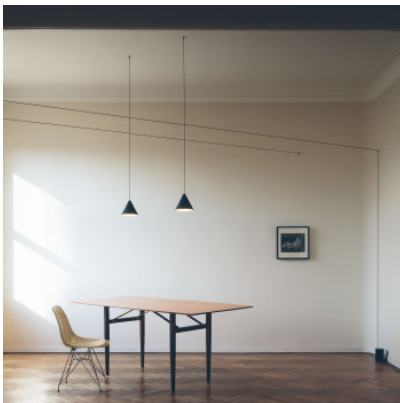

Flos String Light Cone

LED suspension Flos String Light Cone of lacquered aluminium, diffuser of opaline polycarbonate. 12 m or 22 m long cable to be arranged freely in the room. With touch dimmer or Casambi module.