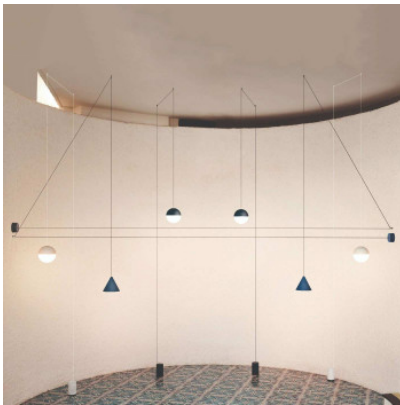

Flos String Light Cone

LED suspension Flos String Light Cone of lacquered aluminium, diffuser of opaline polycarbonate. 12 m or 22 m long cable to be arranged freely in the room. With touch dimmer or Casambi module.