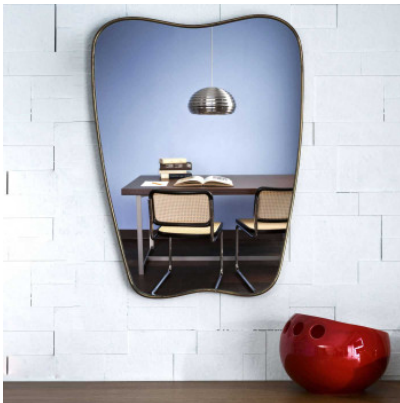

Flos Splügen Bräu

Suspension Flos Splügen Bräu of turned aluminium, steel and ABS. Direct light distribution downwards. White ceiling rose. For E27 lamp. Phase-cut dimmable.

Flos Splügen Bräu

432,00 € MSRP 480,00 €

MPN	F6500000
EAN	8059607022450
Base	E27
Dimmable	✓
Number of bulbs	1
Weight	1,4 kg
Cable length	2,2 m
Diameter shade	36,0 cm
Height shade	21,0 cm
Diameter canopy	8,5 cm
Height canopy	8,5 cm

23.04.2024 8:50:24