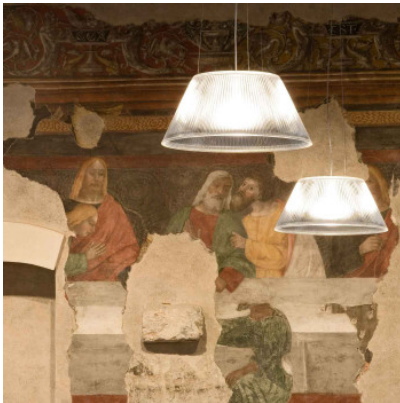

## Flos Romeo Moon S2

Suspension Flos Romeo Moon S2 of grooved clear glass, internal diffuser of borosilicate glass. Diffuse illumination and downward light. White ceiling rose. Steel cable suspension. For E27 lamp. Phase-cut dimmable.

Flos Romeo Moon S2

576,00 € MSRP-640,00-€

MPN	F0003000
EAN	8059607013021
Base	E27
Dimmable	✓
Number of bulbs	1
Weight	7,6 kg
Cable length	2,7 m
Diameter shade	50,0 cm
Height shade	22,5 cm

25.04.2024 21:07:20