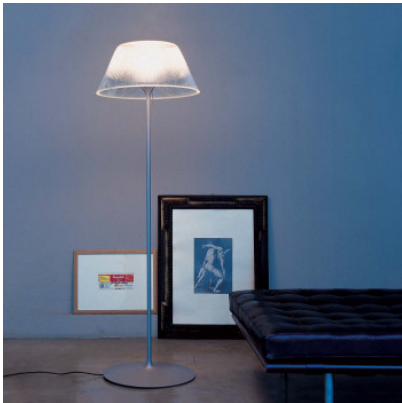

Flos Romeo Moon F

Floor lamp Flos Romeo Moon F with shade of pressed clear glass, stem of grey lacquered steel and aluminium base. Diffuse illumination. For E27 lamp. With dimmer on the cable.

with dimmer	1.440,00 € -MSRP 1.600,00 €
MPN	F6109000
EAN	8059607005477