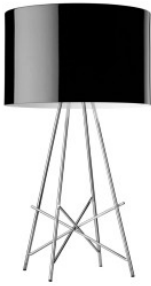

Flos Ray T

Table lamp Flos Ray T with structure of chromed steel and shade of lacquered aluminium or blown glass. Light upwards and downwards, with glass shade additionally diffuse. For E27 lamps. With dimmer on the cable.

black (metal shade)	828,00 €-MSRP-920,00-€
MPN	F5911030
EAN	8059607005187

white (metal shade)	828,00 €-MSRP-920,00-€
MPN	F5911009
EAN	8059607005170

grey (glass shade)	1.080,00 €-MSRP-1.200,00-€
MPN	F5910020
EAN	8059607005132