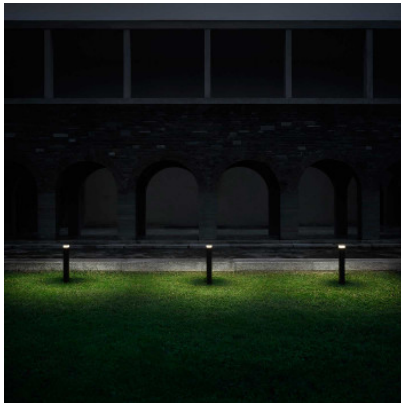

Flos Pointbreak Bollard 1 300

LED bollard light Flos Pointbreak Bollard 1 300 of aluminium and polycarbonate. Radial light distribution downwards. Illumination angle 42 degrees. With neoprene output cable. Non-dimmable. IP65.

anthracite	655,00 €-MSRP-728,00-€
MPN	F023E2AA033
EAN	8059607573600
Luminous flux (lm)	274
black	655,00 €-MSRP-728,00-€
MPN	F023E2AA030
EAN	8059607573594
Luminous flux (lm)	274
grey	655,00 €-MSRP-728,00-€
MPN	F023E2AA006
EAN	8059607573563
Luminous flux (lm)	274
white	655,00 €-MSRP-728,00-€
MPN	F023E2AA001
EAN	8059607573556
Luminous flux (lm)	274