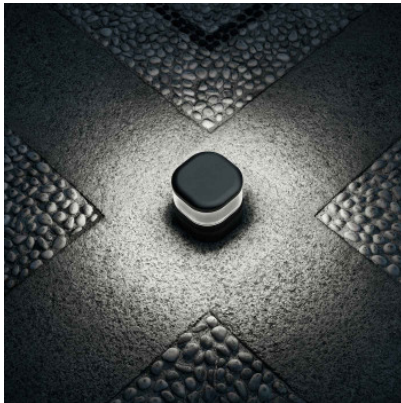

Flos Pointbreak Balisage 2 105

LED partly recessed light Flos Pointbreak Balisage 2 105 of aluminium and polycarbonate. Radial light distribution downwards. With neoprene output cable and installation box. Non-dimmable. IP65.

anthracite	794,00 €-MSRP-882,00-€
MPN	F023C2DA033+F023Z040000
Luminous flux (lm)	600
black	794,00 €-MSRP-882,00-€
MPN	F023C2DA030+F023Z040000
Luminous flux (lm)	600
grey	794,00 €-MSRP-882,00-€
MPN	F023C2DA006+F023Z040000
Luminous flux (lm)	600
white	794,00 €-MSRP-882,00-€
MPN	F023C2DA001+F023Z040000
Luminous flux (lm)	600