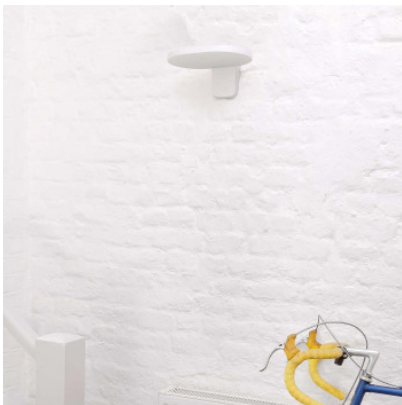

## Flos Oplight W1

LED wall lamp Flos Oplight W1 of powder-painted die-cast aluminium and diffuser of semi-transparent polycarbonate. Indirect light distribution. Phase-cut dimmable.

satined black	288,00 €-MSRP-320,00 €
MPN	F4681030
EAN	8059607040379
Luminous flux (lm)	1325
textured white	288,00 €-MSRP-320,00 €
MPN	F4681009
EAN	8059607040294
Luminous flux (lm)	1325