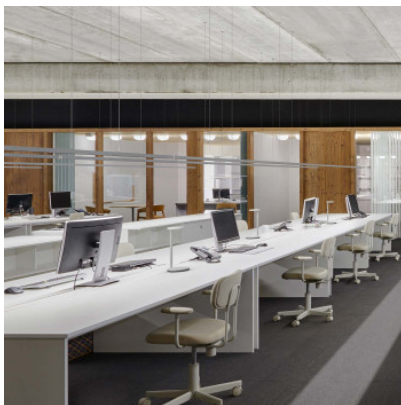

## Flos Oblique Qi

LED table lamp Flos Oblique Qi of aluminium and methacrylate with patented lens for asymmetrical light distribution. Illumination angle 35 degrees. With USB C socket. Mobile loading station for Smartphones. Touch dimmer.