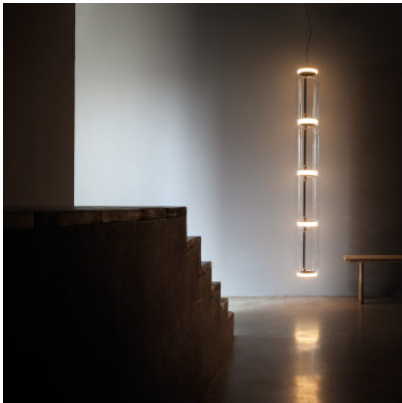

Flos Noctambule S High Cylinders

LED suspension Flos Noctambule S High Cylinders of transparent glass modules, structure of aluminium and steel and diffusers of silicone on the connection spots. Diffuse illumination. Dimmable 0-10V/1-10V/Push/DALI.

3 cylinders (Noctambule S3)	4.050,00 €-MSRP-4.500,00-€
MPN	F0264000
EAN	8059607000557
Luminous flux (lm)	1202
4 cylinders (Noctambule S4)	5.175,00 €-MSRP-5.750,00-€
MPN	F0280000
EAN	8059607000755
Luminous flux (lm)	1500
5 cylinders (Noctambule S5)	6.030,00 €-MSRP-6.700,00-€
MPN	F0281000
EAN	8059607000762
Luminous flux (lm)	1798
6 cylinders (Noctambule S6)	6.930,00 €-MSRP-7.700,00-€
MPN	F0282000
EAN	8059607000779
Luminous flux (lm)	2096