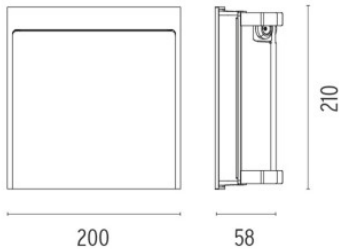

Flos My Way 210x200

LED exterior wall lamp Flos My Way 210x200 of aluminium for recessed mounting in exterior facades. Direct, asymmetrical light distribution. With integrated transformer. IP65.

anthracite	401,00 €-MSRP-445,00-€
MPN	F4356033+F4303000
Luminous flux (lm)	669
black	401,00 €-MSRP-445,00-€
MPN	F4356030+F4303000
Luminous flux (lm)	669
grey	401,00 €-MSRP-445,00-€
MPN	F4356006+F4303000
Luminous flux (lm)	669
white	401,00 €-MSRP-445,00-€
MPN	F4356001+F4303000
Luminous flux (lm)	669