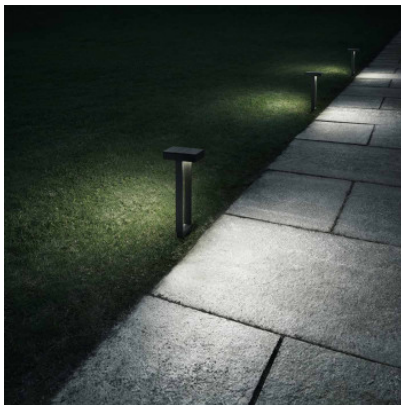

Flos Mile Bollard 1 600 Double

LED bollard light Flos Mile Bollard 1 600 Double of aluminium and diffuser of polycarbonate. Double, asymmetrical light distribution downwards. Illumination angle 51 degrees. With switchable power supply. IP65.